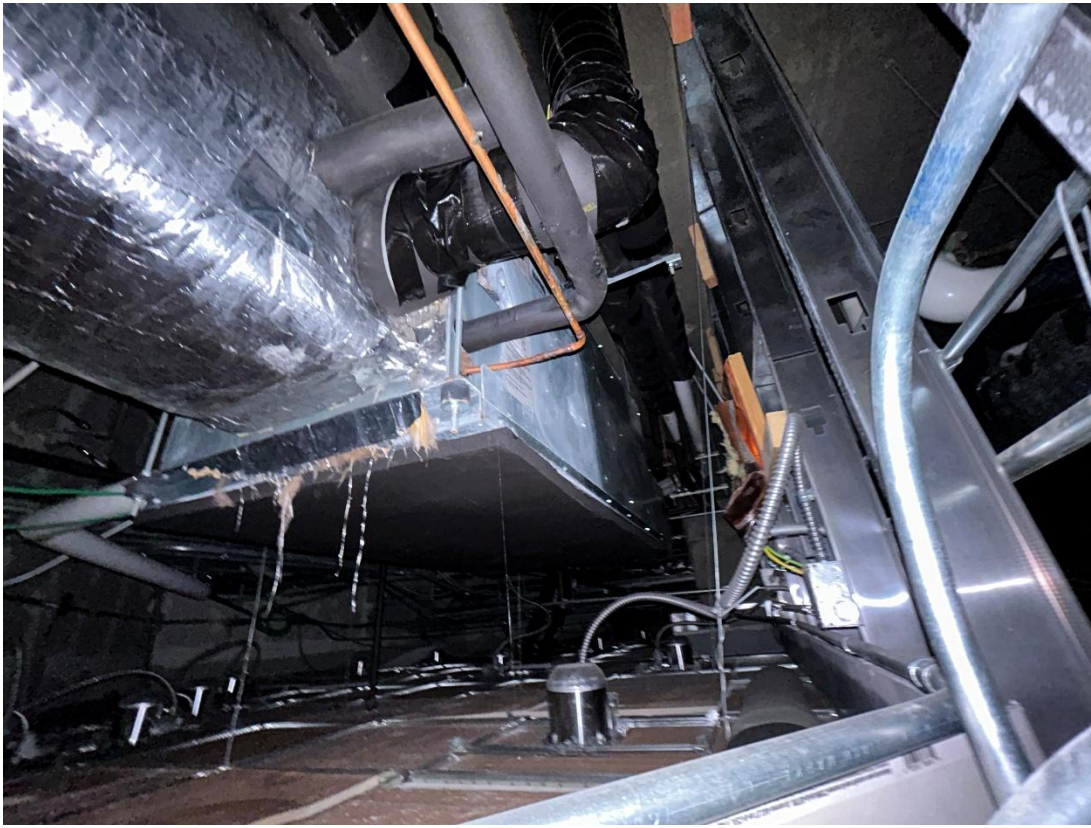

New data room with Liebert unit next to room B-3034

**Combo Unit's that serves Radiology room  
B-3036**

Area between the two Radiology Rooms. Now storage area that has a large Liebert system in area.

Typical VAV in MRI Areas

AHU-31 located up on Roof